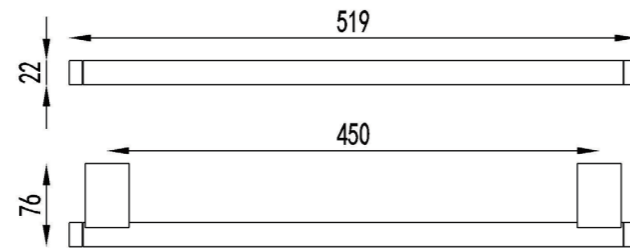

SPRING Series

Stainless Steel 304

Stainless Steel 304

INNOVATIVE
DESIGNS BRING
FASCINATION

SPRING SS304

 Brushed Stainless Steel

80573
PORTASALVIETTE 30CM INOX 304
SPAZZOLATO

80572
PORTASALVIETTE 45CM INOX 304
SPAZZOLATO