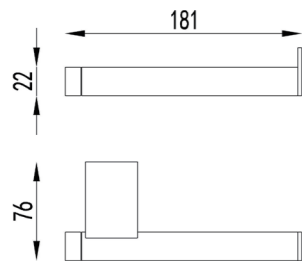

SPRING SS304

Brushed Stainless Steel