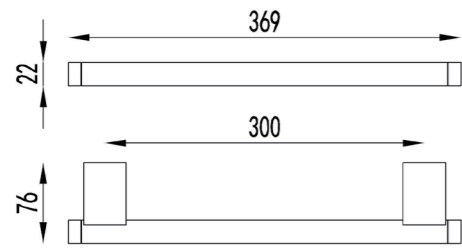

SPRING Series

Stainless Steel 304

Stainless Steel 304

INNOVATIVE
DESIGNS BRING
FASCINATION

SPRING SS304

 Brushed Stainless Steel

80573
PORTASALVIETTE 30CM INOX 304
SPAZZOLATO

80572
PORTASALVIETTE 45CM INOX 304
SPAZZOLATO