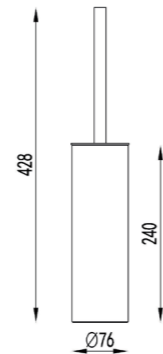

80577
PIANTANA PORTA SALVIETTE INOX 304
SPAZZOLATO