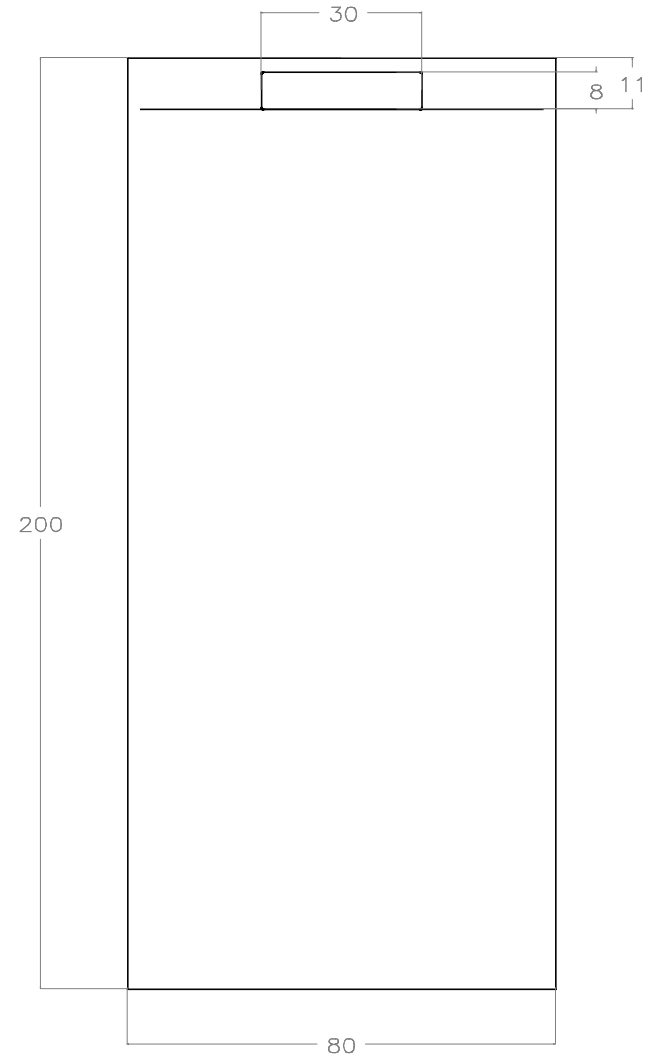

MATIC

Piatto doccia in Marmoresina

Misura 200x80 cm - Spess. 2,8 cm - Colore Tortora

Rif. 74575

Misure in cm

Made in Italy